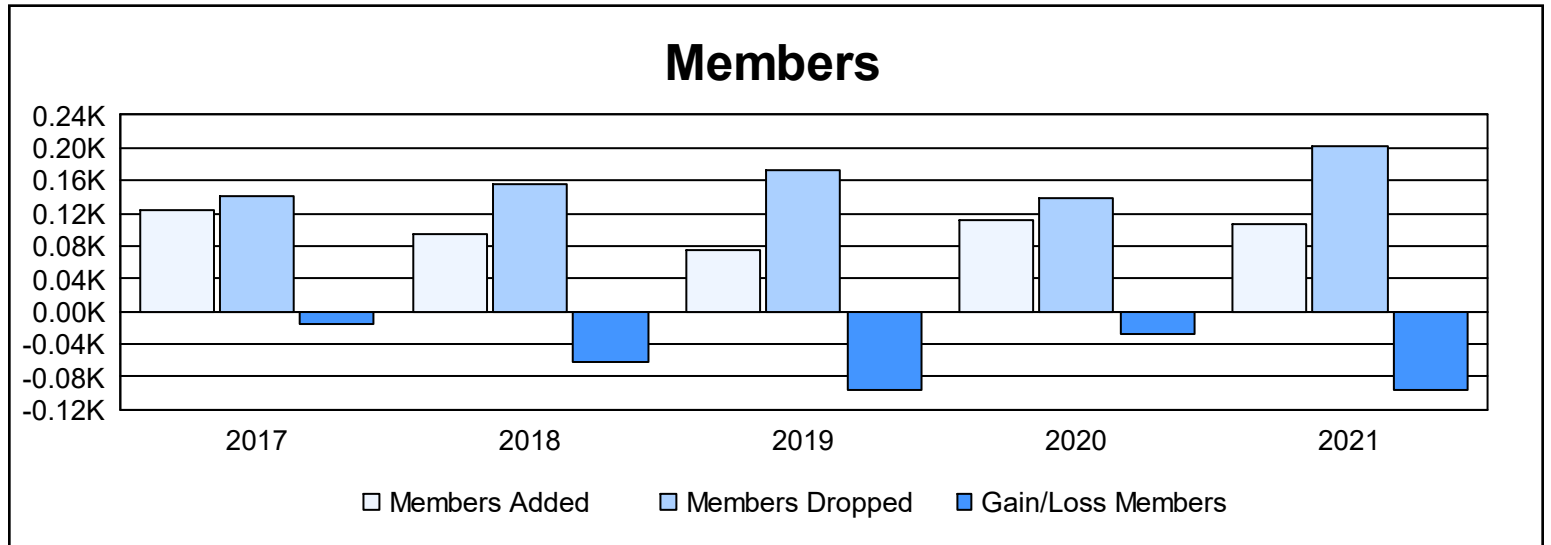

Year	New Clubs	Dropped Clubs	Gain/ Loss Clubs	New Members	Charter Members	Reinstate Members	Transfer Members	Total Member Added	Total Members Dropped	Gain/ Loss Members
2016-2017	0	1	-1	102	1	6	16	125	140	-15
2017-2018	0	2	-2	72	1	18	3	94	156	-62
2018-2019	0	0	0	61	0	11	4	76	172	-96
2019-2020	0	1	-1	104	0	6	2	112	139	-27
2020-2021	1	0	1	44	46	9	8	107	202	-95
<b>Average</b>	<b>0</b>	<b>1</b>	<b>-1</b>	<b>77</b>	<b>10</b>	<b>10</b>	<b>7</b>	<b>103</b>	<b>162</b>	<b>-59</b>

### Membership Composition June 2021 Cumulative