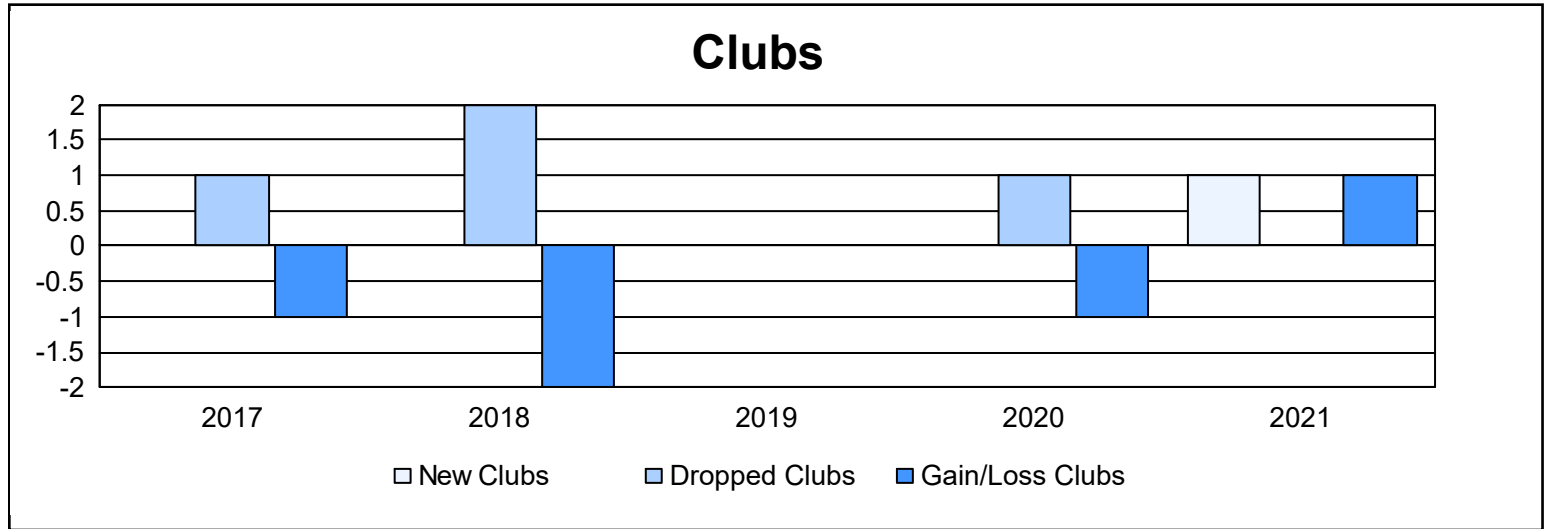

Year	New Clubs	Dropped Clubs	Gain/ Loss Clubs	New Members	Charter Members	Reinstate Members	Transfer Members	Total Member Added	Total Members Dropped	Gain/ Loss Members
2016-2017	0	1	-1	102	1	6	16	125	140	-15
2017-2018	0	2	-2	72	1	18	3	94	156	-62
2018-2019	0	0	0	61	0	11	4	76	172	-96
2019-2020	0	1	-1	104	0	6	2	112	139	-27
2020-2021	1	0	1	44	46	9	8	107	202	-95
<b>Average</b>	<b>0</b>	<b>1</b>	<b>-1</b>	<b>77</b>	<b>10</b>	<b>10</b>	<b>7</b>	<b>103</b>	<b>162</b>	<b>-59</b>

### Membership Composition June 2021 Cumulative